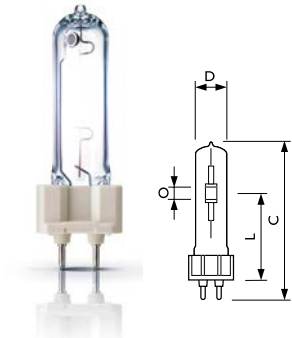

| Product ID | Overall Length | Diameter | Light Centre | Arc Length |
|------------|----------------|----------|--------------|------------|
|            | C max.         | D max.   | L nom.       | O nom.     |
| 70W        | 103            | 20       | 56           | 7          |