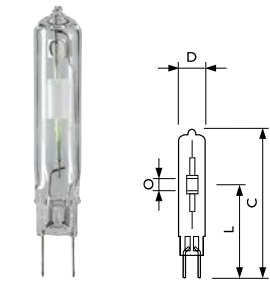

Master CDM-TC

Product ID	Overall Length	Diameter	Light Centre Length	Arc Length
	C max.	D max.	L nom.	O nom.
20W	103	20	56	4
35W	103	20	56	5
70W	103	20	56	7

Dimensions in mm

MASTER CDM-TC

Shortcode	Description	Wattage (W)	Cap Base	Luminous Flux	Average Lifetime (hrs)	Colour Temp (K)	Min Order Quantity	Carton Qty
CDMTC20W830	MASTERC CDM-TC 20W/830 G8.5 ICT/12	20	G8.5	1800	12000	3000	1	12
CDMTC35W942	MASTERC CDM-TC 35W/942 G8.5 ICT/12	35	G8.5	3000	12000	4200	1	12
CDMTC70W942	MASTERC CDM-TC 70W/942 G8.5 ICT/12	70	G8.5	6500	12000	4200	1	12