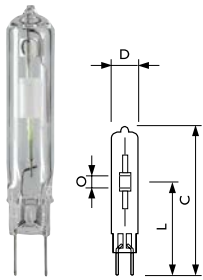

Master CDM-TC Elite