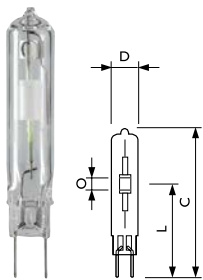

Master CDM-TC Elite Light Boost

MasterColour CDM-T/TC Light Boost puts an end to the stark choice of complete darkness or full-on brightness, as this breakthrough innovation enables you to vary light levels significantly by dimming or boosting, while still maintaining excellent quality of light.